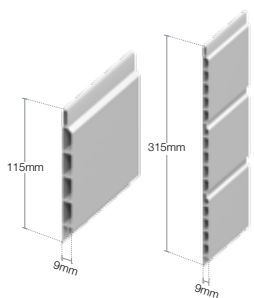

Roofline Soffit boards – hollow

HOLLOW SOFFIT BOARDS

Board information

– Standard sizes:

100mm x 5m
300mm x 5m

– Vented sizes:

100mm x 5m
300mm x 5m

Accreditations

– Eurocell **roofline** system is BBA certified

Style

– Tongue and groove look boards

Colour options

Standard colours

Note: Not all boards are available in the full range of colours.

Accessories

A full range of trims and accessories are available from Eurocell's nationwide network of branches including:

- Joint trims
- Corner trims
- Eaves protectors
- Ventilators
- Fixings
- Adhesives

Standard hollow

Vented hollow