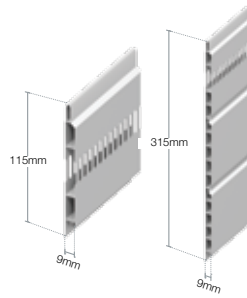

Roofline Soffit boards – hollow

HOLLOW SOFFIT BOARDS

Board information

– Standard sizes:

100mm x 5m
300mm x 5m

– Vented sizes:

100mm x 5m
300mm x 5m

Accreditations

– Eurocell **roofline** system is BBA certified

Style

– Tongue and groove look boards

Colour options

Standard colours

Note: Not all boards are available in the full range of colours.

Accessories

A full range of trims and accessories are available from Eurocell's nationwide network of branches including:

- Joint trims
- Corner trims
- Eaves protectors
- Ventilators
- Fixings
- Adhesives

Standard hollow

Vented hollow